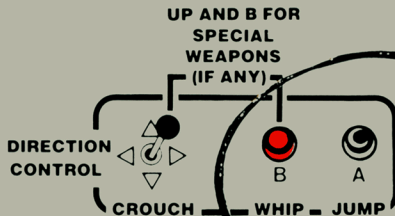

US. CASTLEVANIA™

TM & © KONAMI 1987

TO OPERATE

HOW TO PLAY

- Press A to jump
- Press B to use whip
- Move joystick down to crouch
- Whip torches or ? to find hidden objects/weapons
- Move joystick up and press B button to use special weapons